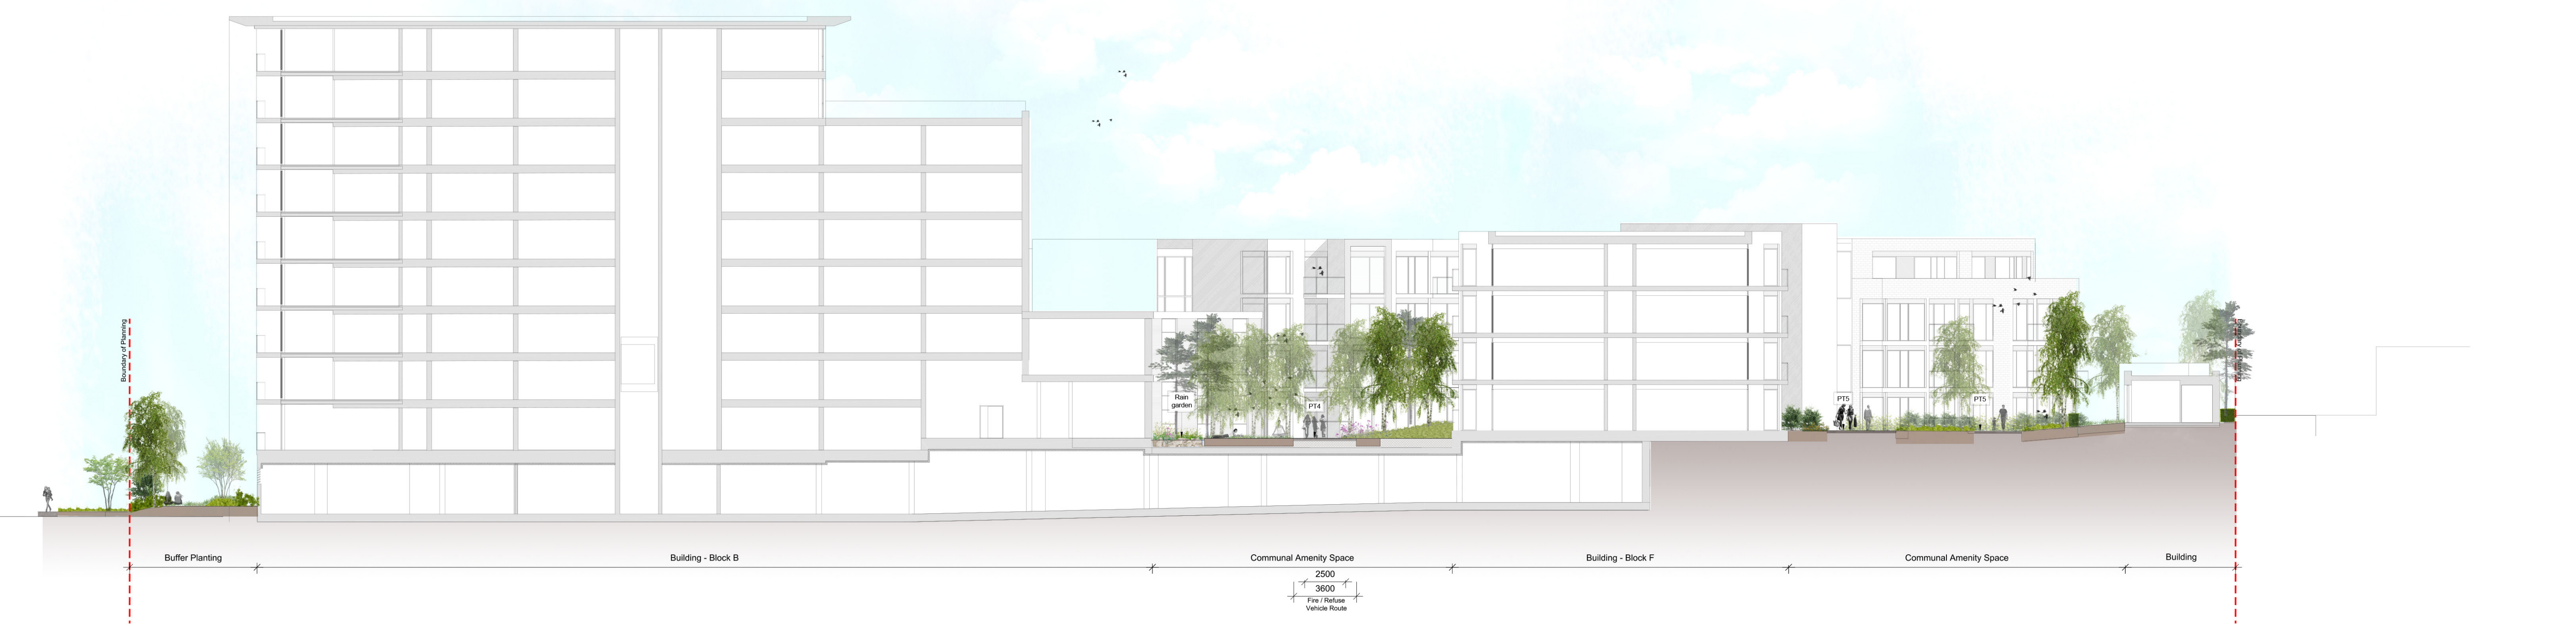

1
500
Landscape Section 1
scale 1:200 @A1

2
500
Landscape Section 2
scale 1:200 @A1

cameo & partners
design studio
Cargo Works - ET 5.04
1-2 Hatfields
Waterloo
London
SE1 9PG
Company Registered No. 8756613.
T: 0203 1760 130
E: info@cameoandpartners.com

00	Issued for planning.	MR	04.10.2019
rev	details	by	date

Project
Cornelscourt

Drawing
Landscape Sections

Scale	Date	Checked By	Drawn By
1:200@A1	20.09.2019	KM	RM
Drawing No.	Revision		
C0098 L500	P		
Purpose of Issue.			
Planning			
D = design information / P = planning / T = tender / C = construction / B = as built			
Drawing sheet size - A1			

© Cameo & Partners